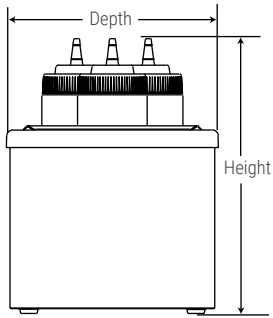

Keeps cool up to 4 hours with
Universal Ice Packs in the base

Keep your cool anywhere, any time.

COUNTERTOP SQUEEZE BOTTLE HOLDER COMBOS MODEL: SBH-8

Server model SBH Squeeze Bottle Holder accommodates BPA Free 16 oz TableCraft® or FIFO™ bottles. Insulated countertop units are constructed of stainless steel with brushed finish and include (2) or (4), Universal Ice Packs depending on base size. NSF listed. BPA Free. Two-year warranty.

TABLECRAFT® BOTTLE COMBO

FIFO™ BOTTLE COMBO

| order amt | model/item | description | bottle capacity | dimensions H x W x D | weight |
|--------------------------|-----------------------------|------------------------------|-----------------|------------------------------|--------|
| <input type="checkbox"/> | SBH-8.87340 | (8) TableCraft® Bottle Combo | (8) TableCraft® | 11 13/16" x 14 1/8" x 8 3/8" | 9.7 lb |
| <input type="checkbox"/> | SBH-8.87360 | (8) FIFO™ Bottle Combo | (8) FIFO™ | 11" x 14 1/8" x 8 3/8" | 10 lb |