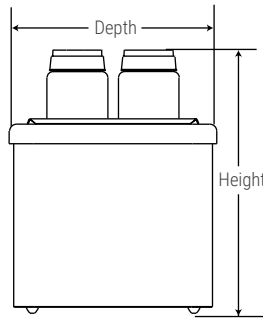

Keeps cool up to 4 hours with
Universal Ice Packs in the base

Keep your cool anywhere, any time.

COUNTERTOP SQUEEZE BOTTLE HOLDER COMBOS MODEL: SBH-8

Server model SBH Squeeze Bottle Holder accommodates BPA Free 16 oz TableCraft® or FIFO™ bottles. Insulated countertop units are constructed of stainless steel with brushed finish and include (2) or (4), Universal Ice Packs depending on base size. NSF listed. BPA Free. Two-year warranty.

TABLECRAFT® BOTTLE COMBO

FIFO™ BOTTLE COMBO

| order amt | model/item | description | bottle capacity | dimensions H x W x D | weight |
|--------------------------|-----------------------------|------------------------------|-----------------|------------------------------|--------|
| <input type="checkbox"/> | SBH-8.87340 | (8) TableCraft® Bottle Combo | (8) TableCraft® | 11 13/16" x 14 1/8" x 8 3/8" | 9.7 lb |
| <input type="checkbox"/> | SBH-8.87360 | (8) FIFO™ Bottle Combo | (8) FIFO™ | 11" x 14 1/8" x 8 3/8" | 10 lb |