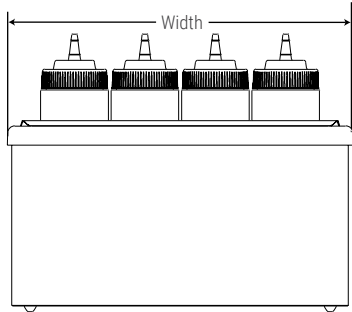

Keeps cool up to 4 hours with
Universal Ice Packs in the base

Keep your cool anywhere, any time.

COUNTERTOP SQUEEZE BOTTLE HOLDER COMBOS MODEL: SBH-8

Server model SBH Squeeze Bottle Holder accommodates BPA Free 16 oz TableCraft® or FIFO™ bottles. Insulated countertop units are constructed of stainless steel with brushed finish and include (2) or (4), Universal Ice Packs depending on base size. NSF listed. BPA Free. Two-year warranty.

TABLECRAFT® BOTTLE COMBO

FIFO™ BOTTLE COMBO

| order amt | model/item | description | bottle capacity | dimensions H x W x D | weight |
|--------------------------|-----------------------------|------------------------------|-----------------|------------------------------|--------|
| <input type="checkbox"/> | SBH-8.87340 | (8) TableCraft® Bottle Combo | (8) TableCraft® | 11 13/16" x 14 1/8" x 8 3/8" | 9.7 lb |
| <input type="checkbox"/> | SBH-8.87360 | (8) FIFO™ Bottle Combo | (8) FIFO™ | 11" x 14 1/8" x 8 3/8" | 10 lb |