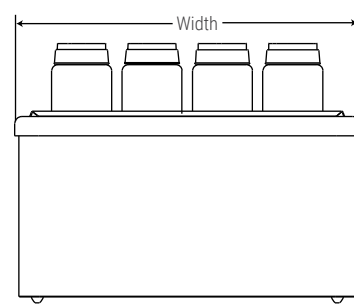

Keeps cool up to 4 hours with
Universal Ice Packs in the base

Keep your cool anywhere, any time.

COUNTERTOP SQUEEZE BOTTLE HOLDER COMBOS MODEL: SBH-8

Server model SBH Squeeze Bottle Holder accommodates BPA Free 16 oz TableCraft® or FIFO™ bottles. Insulated countertop units are constructed of stainless steel with brushed finish and include (2) or (4), Universal Ice Packs depending on base size. NSF listed. BPA Free. Two-year warranty.

TABLECRAFT® BOTTLE COMBO

FIFO™ BOTTLE COMBO

| order amt | model/item | description | bottle capacity | dimensions H x W x D | weight |
|--------------------------|-----------------------------|------------------------------|-----------------|------------------------------|--------|
| <input type="checkbox"/> | SBH-8.87340 | (8) TableCraft® Bottle Combo | (8) TableCraft® | 11 13/16" x 14 1/8" x 8 3/8" | 9.7 lb |
| <input type="checkbox"/> | SBH-8.87360 | (8) FIFO™ Bottle Combo | (8) FIFO™ | 11" x 14 1/8" x 8 3/8" | 10 lb |